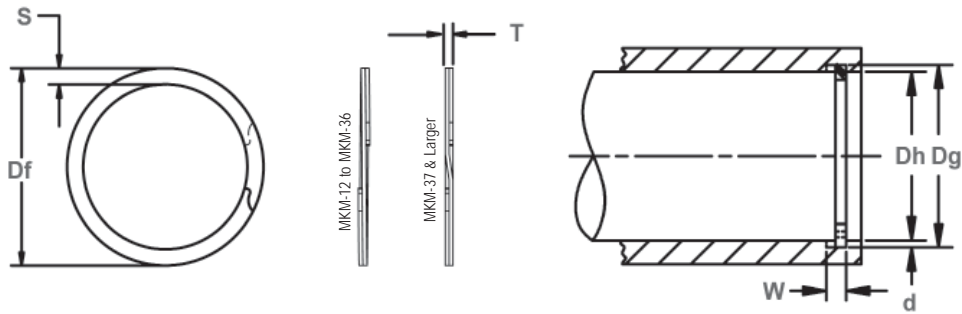

Free Diameter & Ring Measurements

Housing Diameter & Groove Dimensions