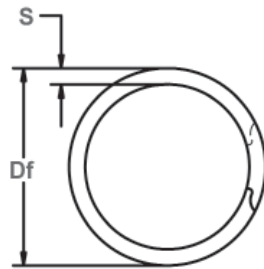

MKM Spiral Housing Rings

Internal, Medium Duty, Metric

These 2-turn rings provide 360° groove contact and are designed for applications with medium thrust loads.

Free Diameter & Ring Measurements

Housing Diameter & Groove Dimensions