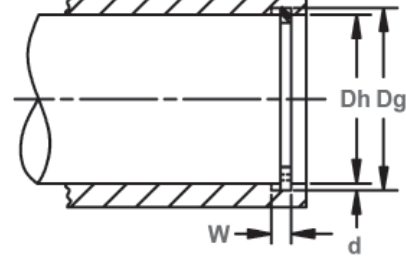

MKM Spiral Housing Rings

Internal, Medium Duty, Metric

These 2-turn rings provide 360° groove contact and are designed for applications with medium thrust loads.

Free Diameter & Ring Measurements

Housing Diameter & Groove Dimensions